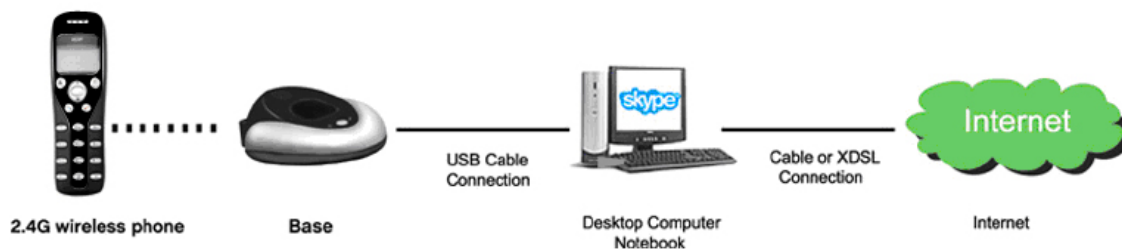

When user wants to make SkypeOut call (the internet call to normal telephone number in the world) for saving money, he/she can use LB-SP601 USB Wireless Skype phone to make SkypeOut. The SkypeOut is subjected to top up on SkypeOut credit.

Upon LB-SP601 USB Wireless Skype phone link to PC with base. The base is built-in one high quality speakerphone, ideal for conference calls. LB-SP601 USB Wireless Skype phone interface and display Skype online status while PC is connecting to Skype software. For instances, users add contacts on PC Skype, LB-SP601 USB Wireless Skype phone automatically adds contacts at Phonebook in the same time. User can browse Skype caller ID (missed calls or the called numbers) either from PC, or from LB-SP601 USB Wireless Skype phone. When skype calls come in, your LB-SP601 USB Wireless Skype phone will be ringing. You can answer the Skype calls via LB-SP601 USB Wireless Skype phone, and you don't have to stay with PC. LB-SP601 USB Wireless Skype phone may call to any Skype contact. If you want to make Skype calls, you can review contacts from dual handset and select the contact and dial out. User may either to sit with PC making Skype calls or SkypeOut (or SkypeIn), or he can play with LB-SP601 USB Wireless Skype phone by walking around 10 meters range, for most convenience and economic reason.

Application